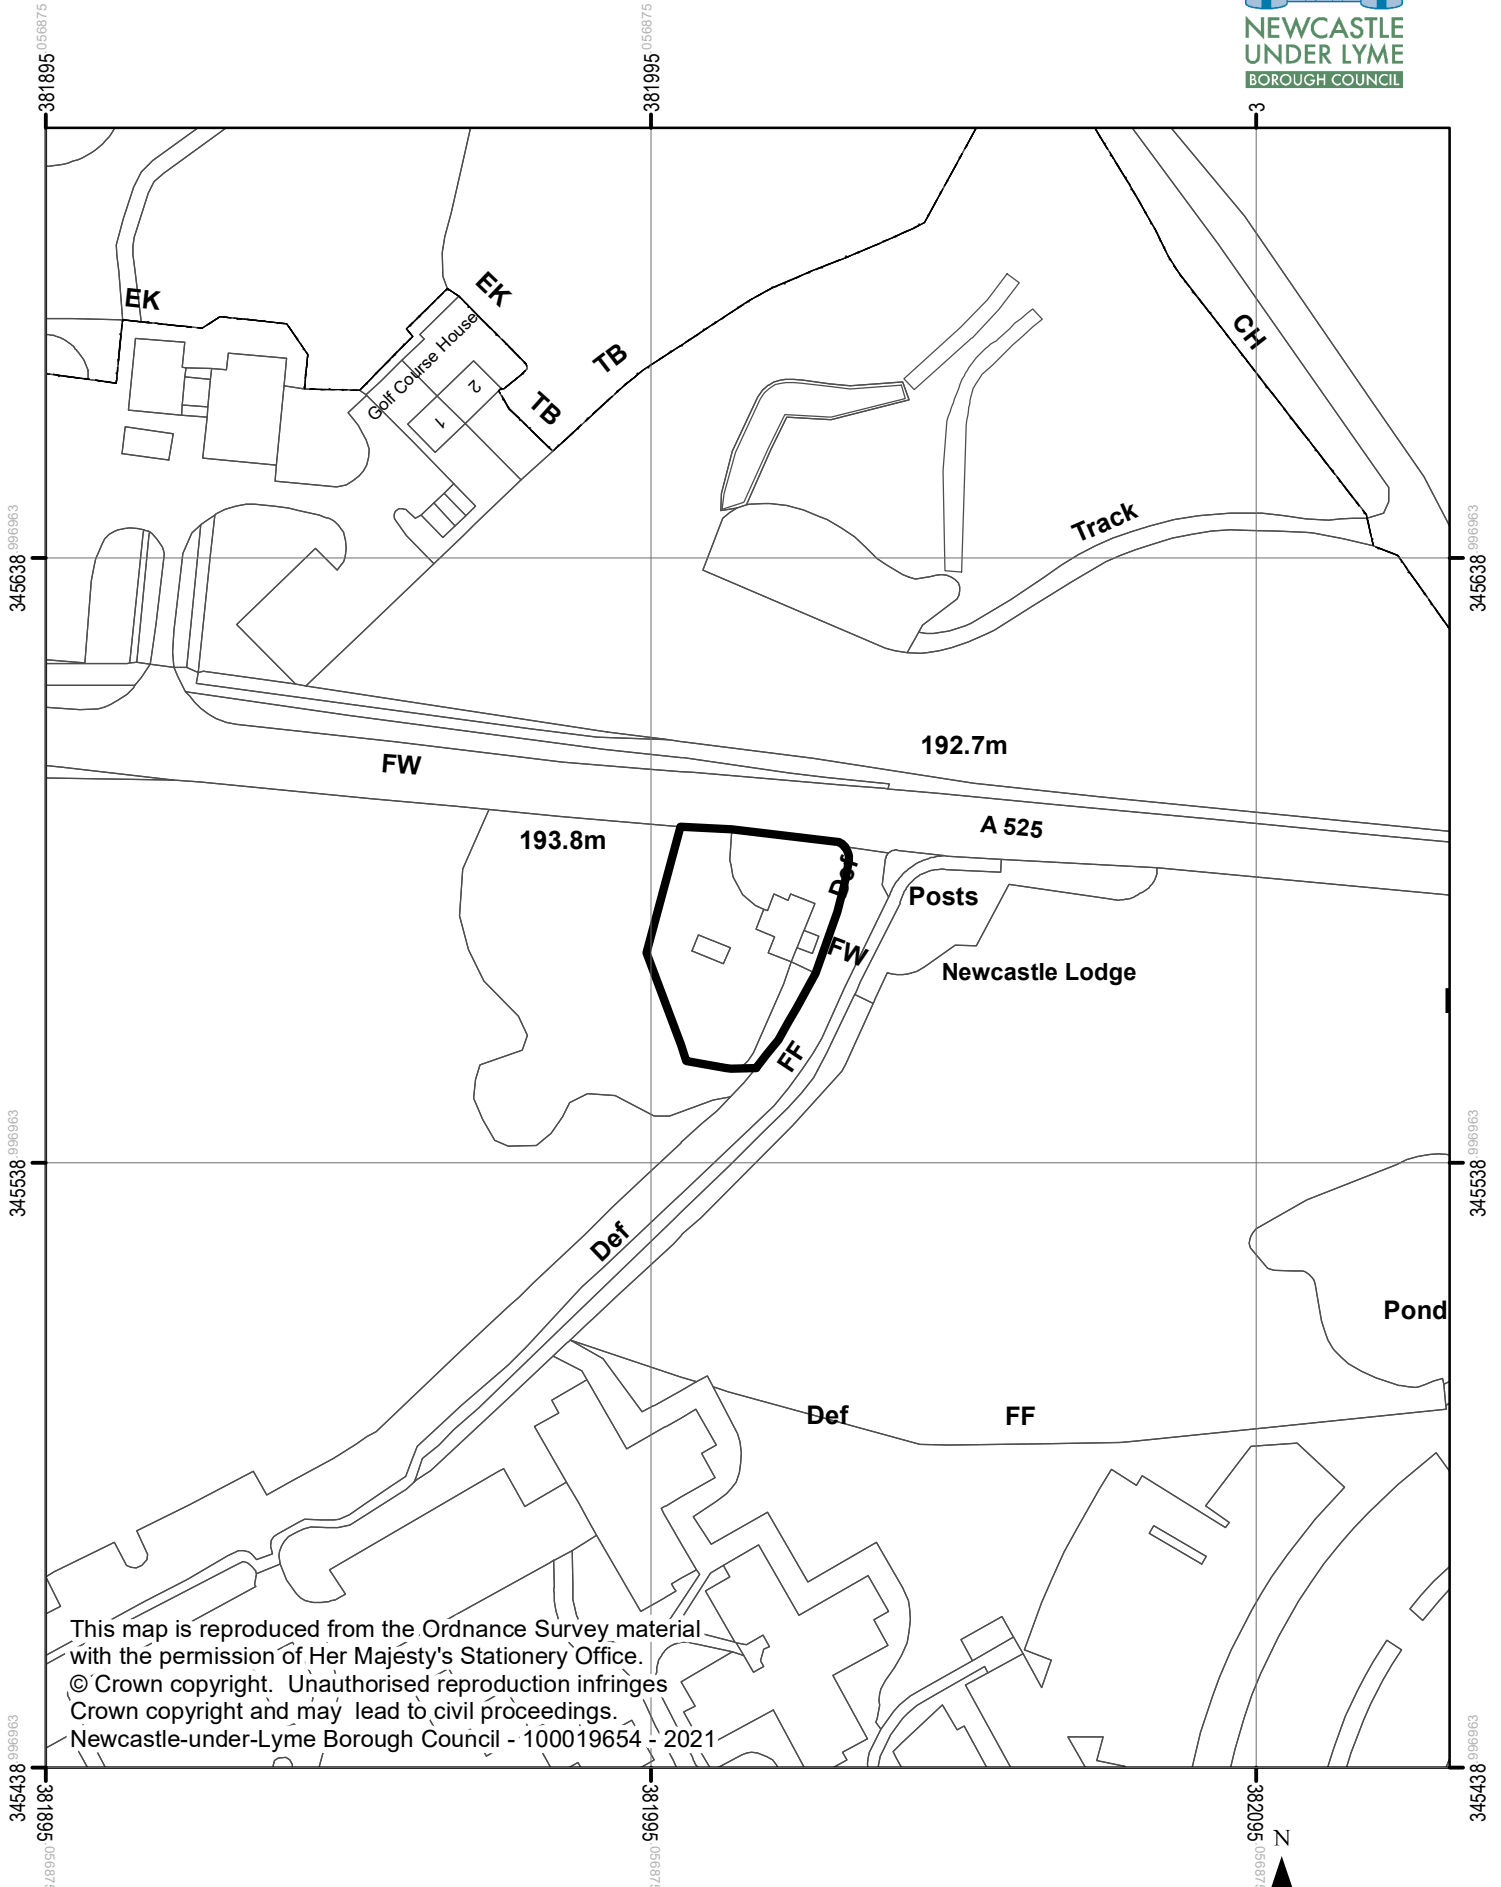

Newcastle Lodge Keele Road (A 525) Keele University

This map is reproduced from the Ordnance Survey material with the permission of Her Majesty's Stationery Office. © Crown copyright. Unauthorised reproduction infringes Crown copyright and may lead to civil proceedings. Newcastle-under-Lyme Borough Council - 100019654 - 2021